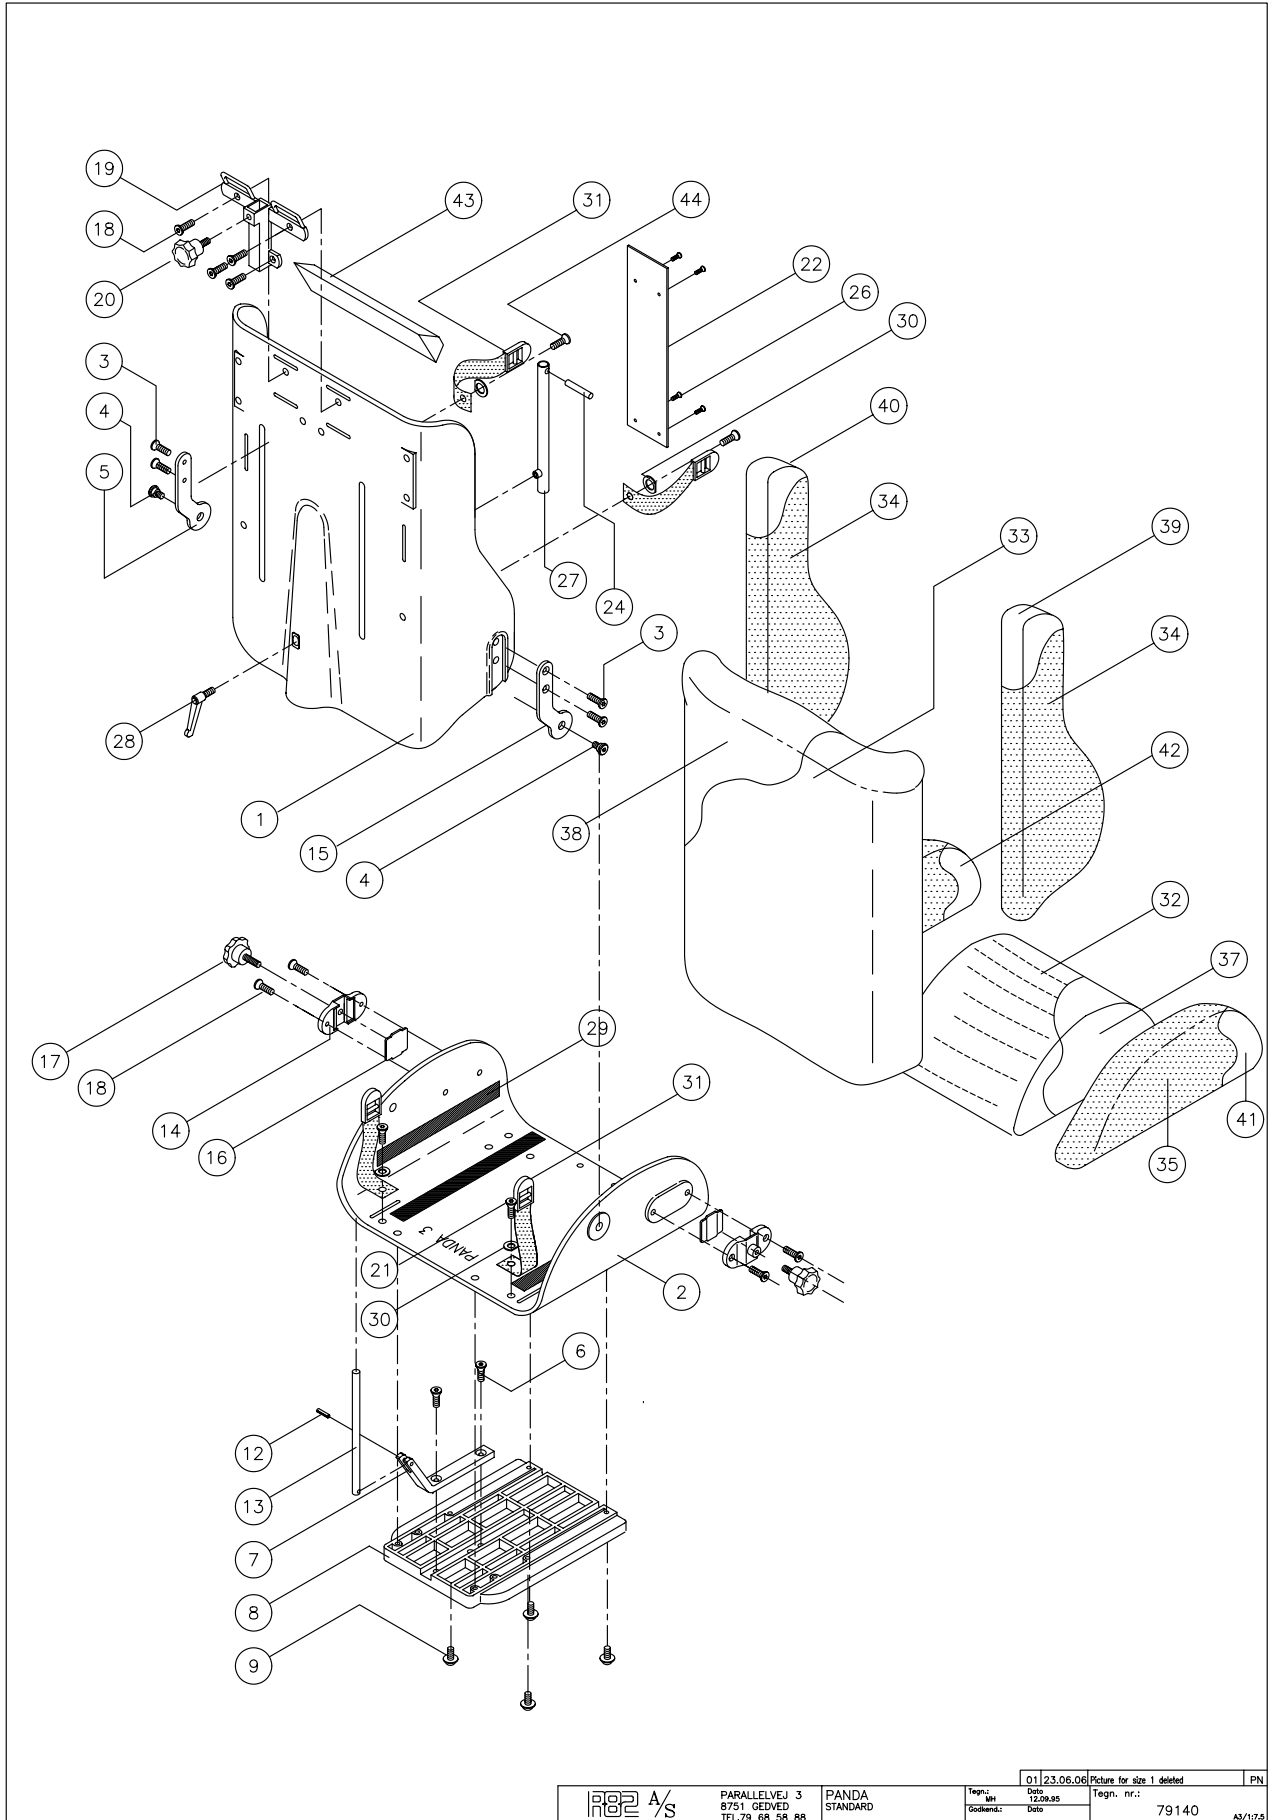

R82 A/S	PARALLEVEJ 3 8751 GEDVED TEL. 79 68 58 88	PANDA STANDARD	Tegn. nr.:	01 23.06.06	Picture for size 1 deleted	PN
			Dato:	12.09.95	Tegn. nr.:	79140
			Godkendt:	Dato:		A3/17.5