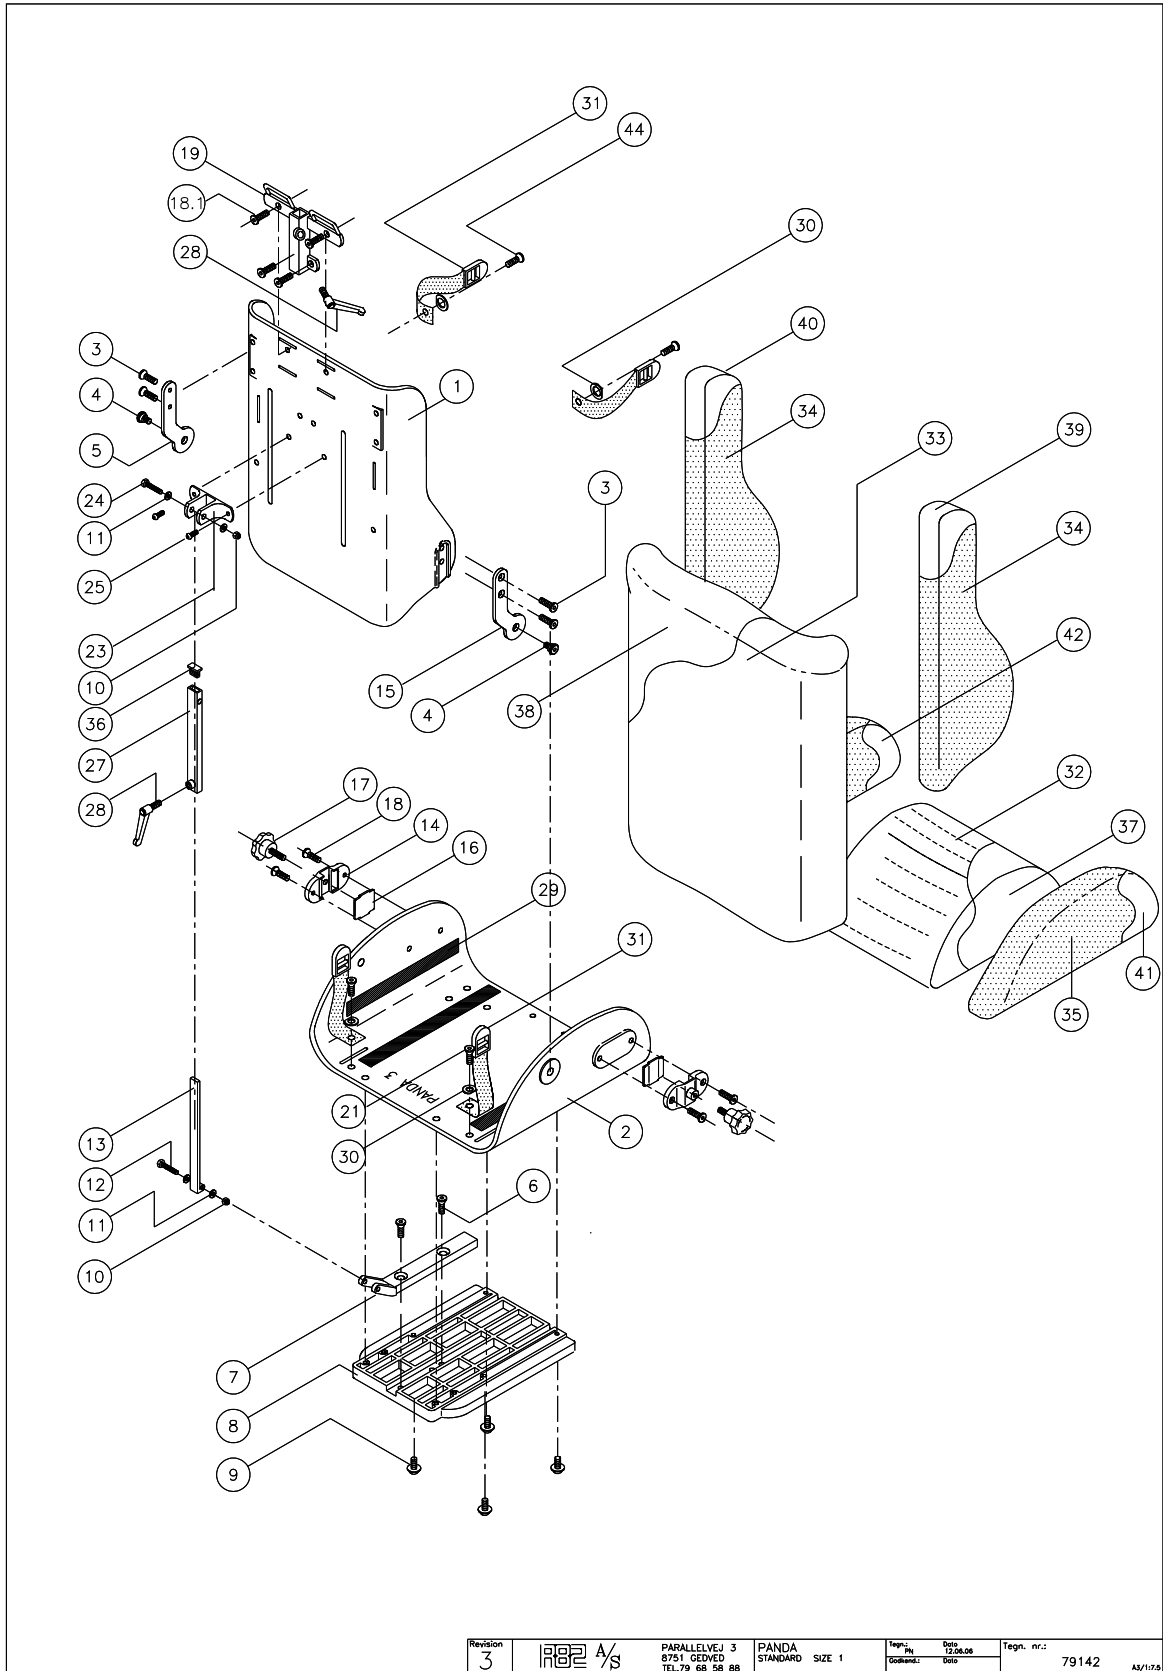

Revision 3	R82 A/S	PARALLELVEJ 3 8751 GEDVED TEL.79 68 58 88	PANDA STANDARD SIZE 1	Tegn. nr. 79142	Date 12.06.06