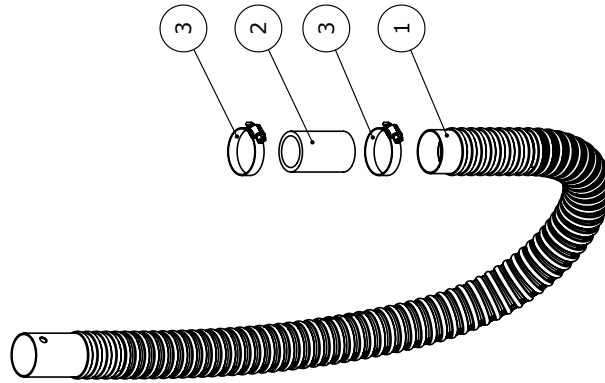

## Exploded views / Part lists

Rev. date (03.2014)

*On the following pages you will find the parts used to assemble this product. Please note that some spare parts cannot be purchased individually but are part of a complete kit. Please also note that for some spare parts extra delivery time may occur.*

## Contents

Bath frame complete (107770).....	3 - 4
Extension hose (111555).....	5 - 6

 R82 A/S Lyngbyvej 3 8751 Gedved Denmark	Created by	Revision	Revision by
	21-06-2013	D	25-11-2013
	Project	Item no.	107770
Title		Bath frame, complet	