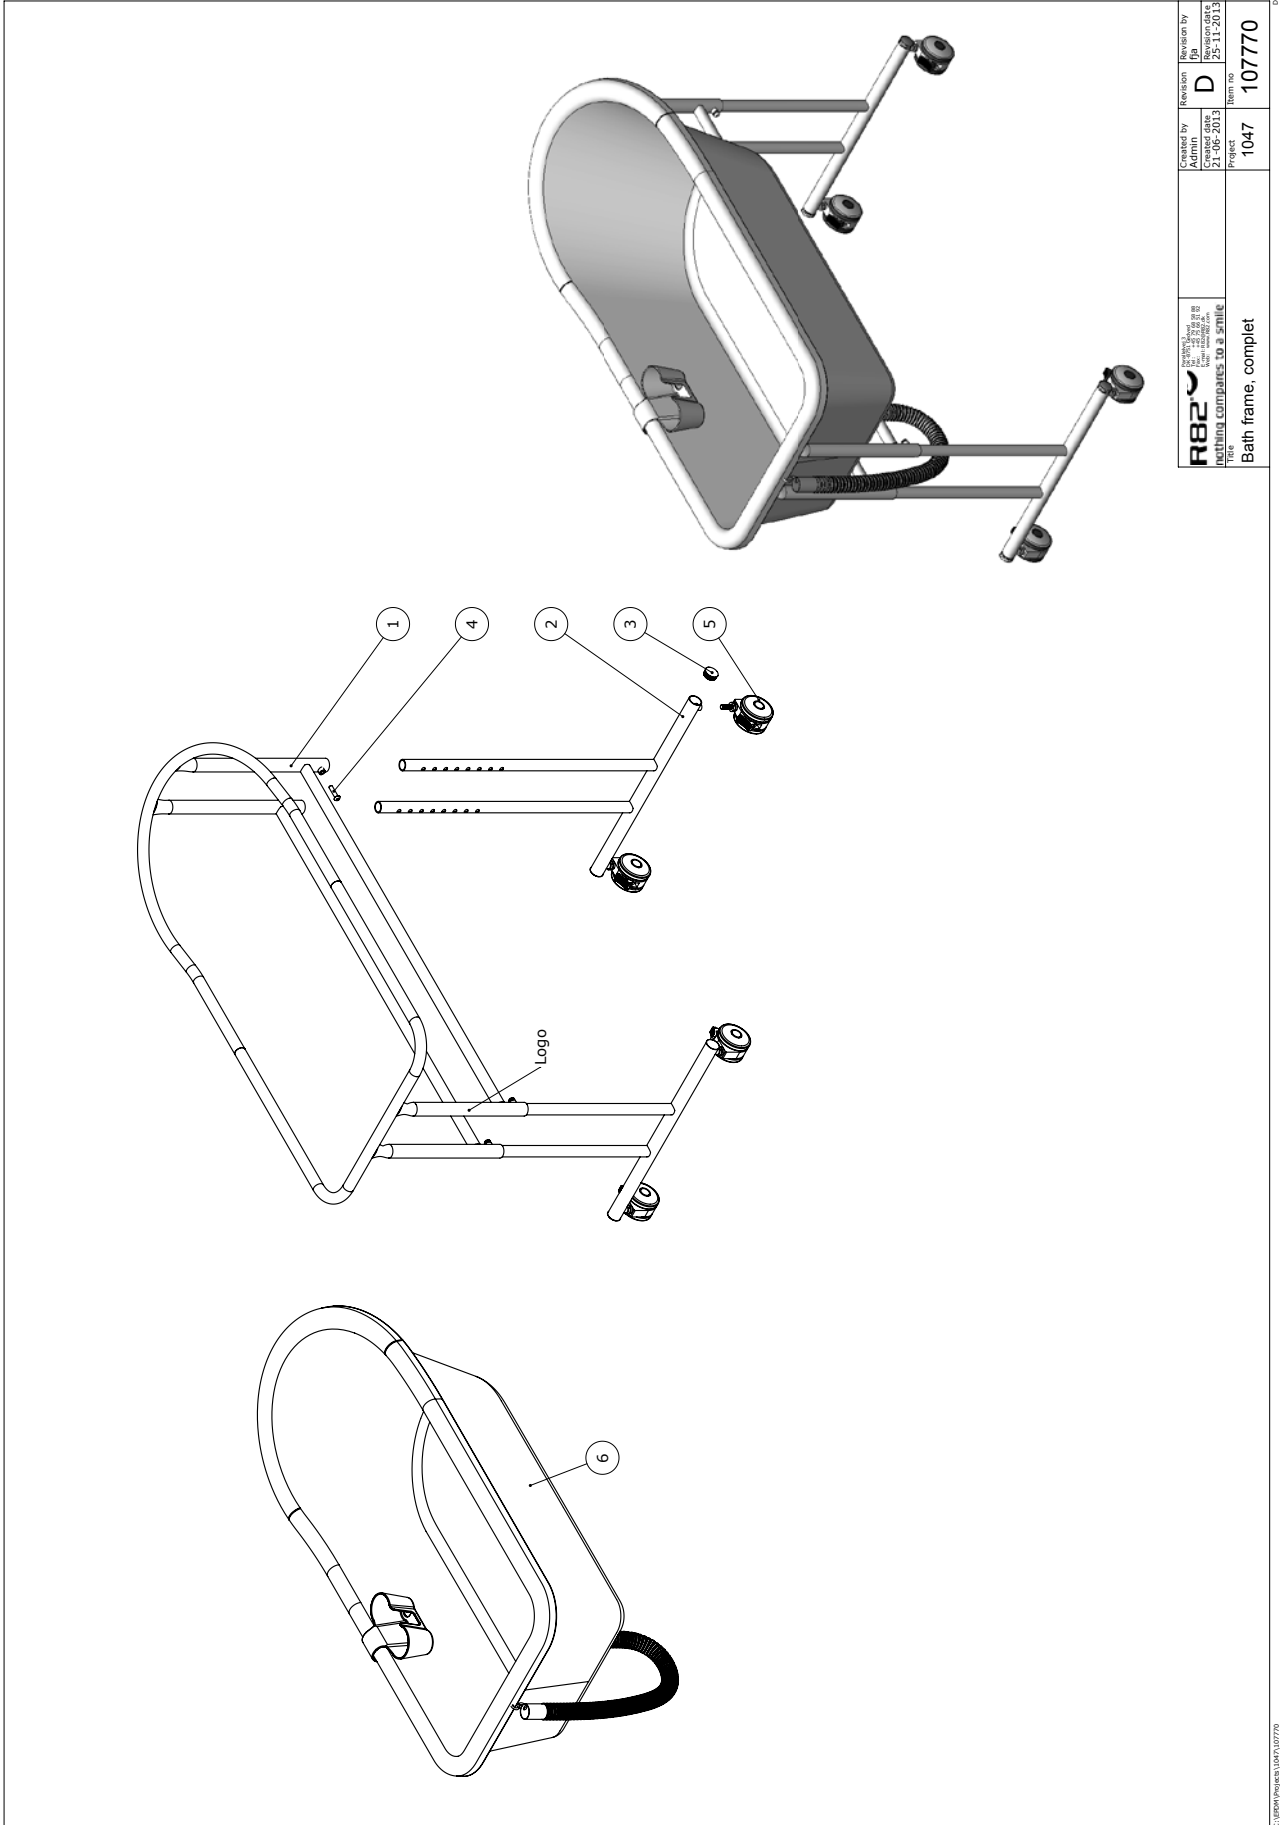

## Exploded views / Part lists

Rev. date (03.2014)

*On the following pages you will find the parts used to assemble this product. Please note that some spare parts cannot be purchased individually but are part of a complete kit. Please also note that for some spare parts extra delivery time may occur.*

## Contents

Bath frame complete (107770).....	3 - 4
Extension hose (111555).....	5 - 6

 R82 A/S Lyngbyvej 3 8751 Gedved Denmark	Created by	Revision	Revision by
	21-06-2013	D	25-11-2013
	Project	Item no.	107770
Title		Bath frame, complet	