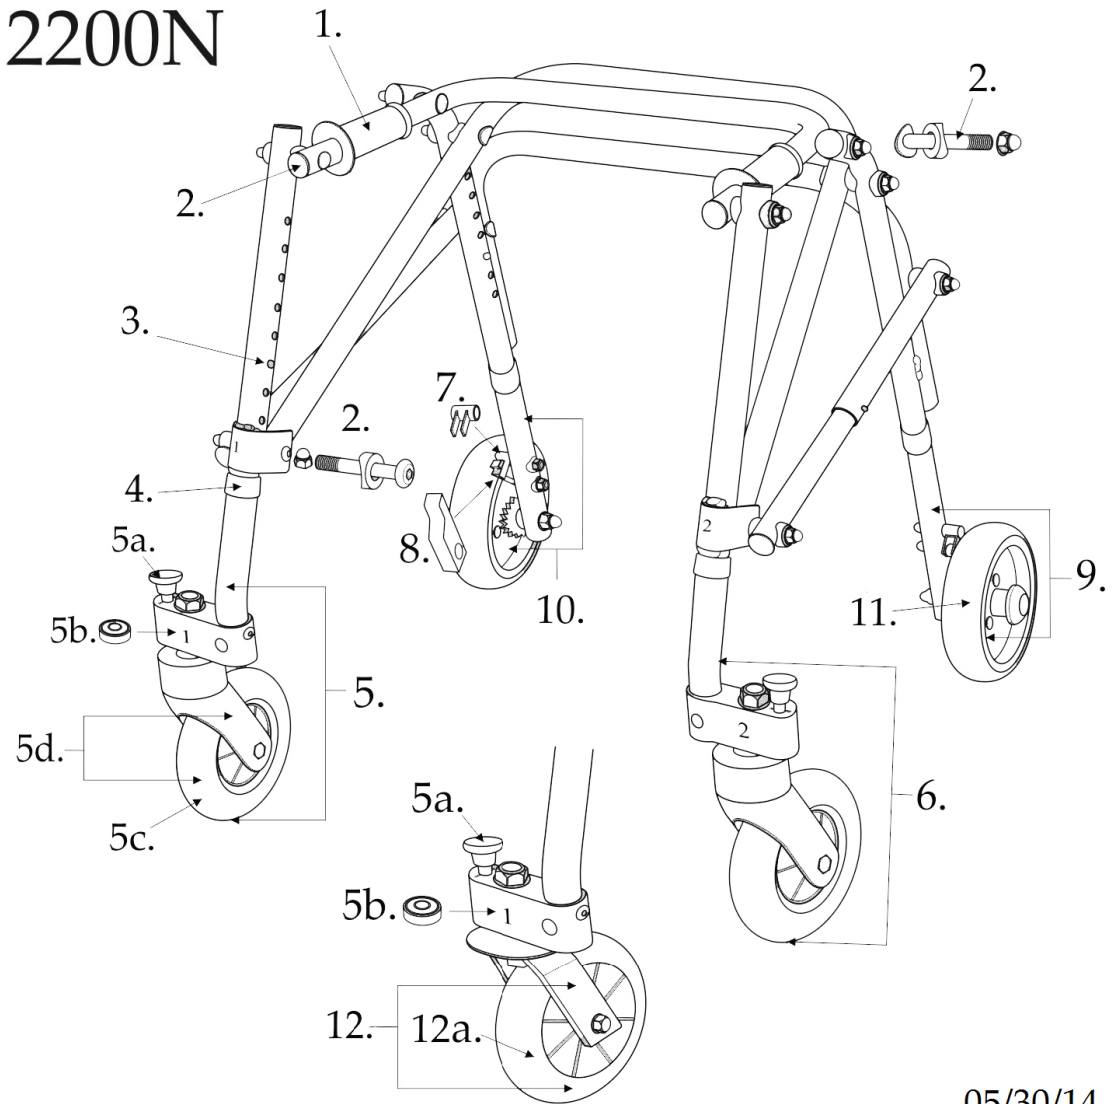

# KA 1200N

1. Comfort Grip RED (pr)- KA COMGR-R
2. Hardware Kit- KA HRDWR
3. Adjustment Button- KA PIN
4. Anti-Rattler- KA 0014N
5. Front Leg Assembly 5" Wheel Right- KA 1013N
  - a. Swivel Caster Locking Pin- KA 1500N
  - b. Stem Bearing (ea)- KA 0014
  - c. 5" Front Wheel- KA WHFN
  - d. Black Fork & 5" Wheel Left- KA WHF-PCL  
Black Fork & 5" Wheel Right- KA WHF-PCR
6. Front Leg Assembly 5" Wheel Left- KA 1014N
7. Override Bracket- KA 0010
8. Anti-Reverse Dowel- KA 0012
9. Rear Leg Assembly 5" Wheel Left- KA 1017L
10. Rear Leg Assembly 5" Wheel Right- KA 1017R
11. 5" Rear Wheel- KA WHR5  
3" Rear Wheel- KA WHR
12. Metal Fork & 5" Wheel Left- KA WHF-CNL  
Metal Fork & 5" Wheel Right- KA WHF-CNR
  - a. 5" Front Wheel- KA WHF

# KA 2200N

1. Comfort Grip Orange (pr)- KA COMGR-O
2. Hardware Kit- KA HRDWR
3. Adjustment Button- KA PIN
4. Anti-Rattler- KA 0014N
5. Front Leg Assembly 5" Wheel Right- KA 2013N
  - a. Swivel Caster Locking Pin- KA 1500N
  - b. Stem Bearing (ea)- KA 0014
  - c. 5" Front Wheel- KA WHFN
  - d. Black Fork & 5" Wheel Left- KA WHF-PCL  
Black Fork & 5" Wheel Right- KA WHF-PCR
6. Front Leg Assembly 5" Wheel Left- KA 2014N
7. Override Bracket- KA 0010
8. Anti-Reverse Dowel- KA 0012
9. Rear Leg Assembly 5" Wheel Left- KA 2017L
10. Rear Leg Assembly 5" Wheel Right- KA 2017R
11. 5" Rear Wheel- KA WHR5  
3" Rear Wheel- KA WHR
12. Metal Fork & 5" Wheel Left- KA WHF-CNL  
Metal Fork & 5" Wheel Right- KA WHF-CNR
  - a. 5" Front Wheel- KA WHF