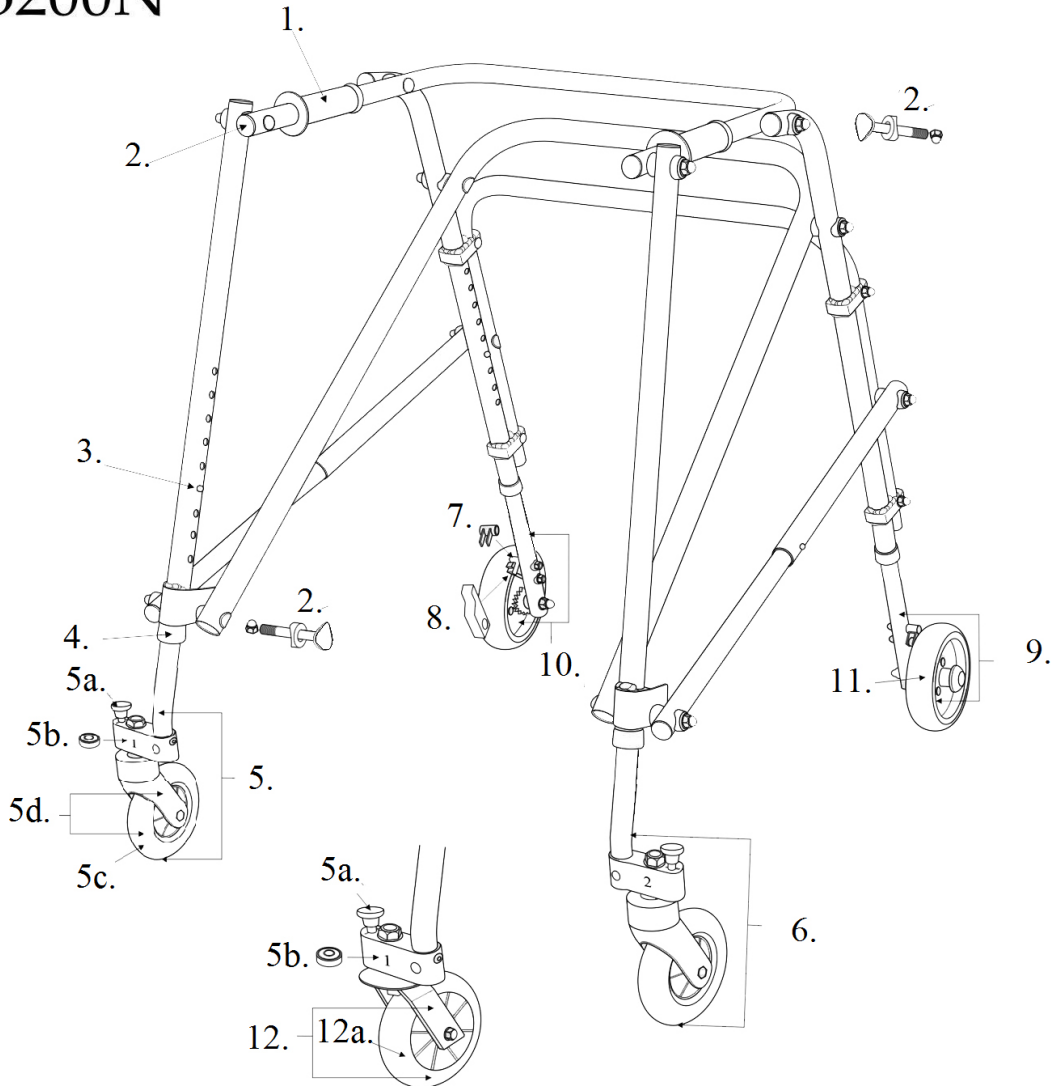

KA 3200N

1. Comfort Grip Black (pr)- KA COMGR-BK
2. Hardware Kit- KA HRDWR
3. Adjustment Button- KA PIN
4. Anti-Rattler- KA 0014N
5. Front Leg Assembly 5" Wheel Right- KA 3013N
  - a. Swivel Caster Locking Pin- KA 1500N
  - b. Stem Bearing (ea)- KA 0014
  - c. 5" Front Wheel- KA WHFN
  - d. Black Fork & 5" Wheel Left- KA WHF-PCL
    Black Fork & 5" Wheel Right- KA WHF-PCR
6. Front Leg Assembly 5" Wheel Left- KA 3014N
7. Override Bracket- KA 0010
8. Anti-Reverse Dowel- KA 0012
9. Rear Leg Assembly 5" Wheel Left- KA 3017L
10. Rear Leg Assembly 5" Wheel Right- KA 3017R
11. 5" Rear Wheel- KA WHR5
  3" Rear Wheel- KA WHR
12. Metal Fork & 5" Wheel Left- KA WHF-CNL
  Metal Fork & 5" Wheel Right- KA WHF-CNR
  a. 5" Front Wheel- KA WHF