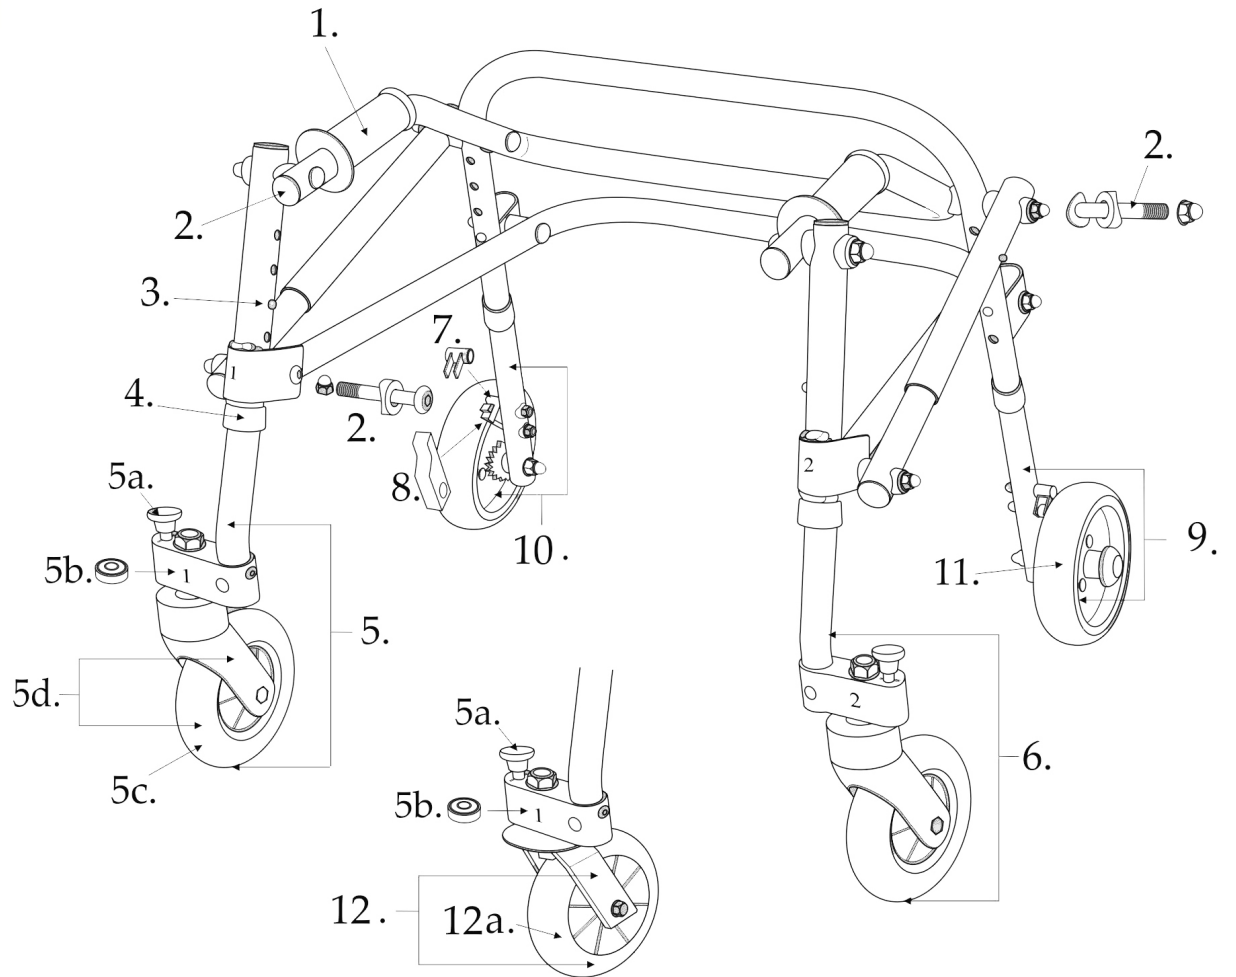

# KA 1200N

1. Comfort Grip RED (pr)- KA COMGR-R
2. Hardware Kit- KA HRDWR
3. Adjustment Button- KA PIN
4. Anti-Rattler- KA 0014N
5. Front Leg Assembly 5" Wheel Right- KA 1013N
  - a. Swivel Caster Locking Pin- KA 1500N
  - b. Stem Bearing (ea)- KA 0014
  - c. 5" Front Wheel- KA WHFN
  - d. Black Fork & 5" Wheel Left- KA WHF-PCL  
Black Fork & 5" Wheel Right- KA WHF-PCR
6. Front Leg Assembly 5" Wheel Left- KA 1014N
7. Override Bracket- KA 0010
8. Anti-Reverse Dowel- KA 0012
9. Rear Leg Assembly 5" Wheel Left- KA 1017L
10. Rear Leg Assembly 5" Wheel Right- KA 1017R
11. 5" Rear Wheel- KA WHR5  
3" Rear Wheel- KA WHR
12. Metal Fork & 5" Wheel Left- KA WHF-CNL  
Metal Fork & 5" Wheel Right- KA WHF-CNR
  - a. 5" Front Wheel- KA WHF

# KA 2200N

1. Comfort Grip Orange (pr)- KA COMGR-O
2. Hardware Kit- KA HRDWR
3. Adjustment Button- KA PIN
4. Anti-Rattler- KA 0014N
5. Front Leg Assembly 5" Wheel Right- KA 2013N
  - a. Swivel Caster Locking Pin- KA 1500N
  - b. Stem Bearing (ea)- KA 0014
  - c. 5" Front Wheel- KA WHFN
  - d. Black Fork & 5" Wheel Left- KA WHF-PCL  
Black Fork & 5" Wheel Right- KA WHF-PCR
6. Front Leg Assembly 5" Wheel Left- KA 2014N
7. Override Bracket- KA 0010
8. Anti-Reverse Dowel- KA 0012
9. Rear Leg Assembly 5" Wheel Left- KA 2017L
10. Rear Leg Assembly 5" Wheel Right- KA 2017R
11. 5" Rear Wheel- KA WHR5  
3" Rear Wheel- KA WHR
12. Metal Fork & 5" Wheel Left- KA WHF-CNL  
Metal Fork & 5" Wheel Right- KA WHF-CNR
  - a. 5" Front Wheel- KA WHF