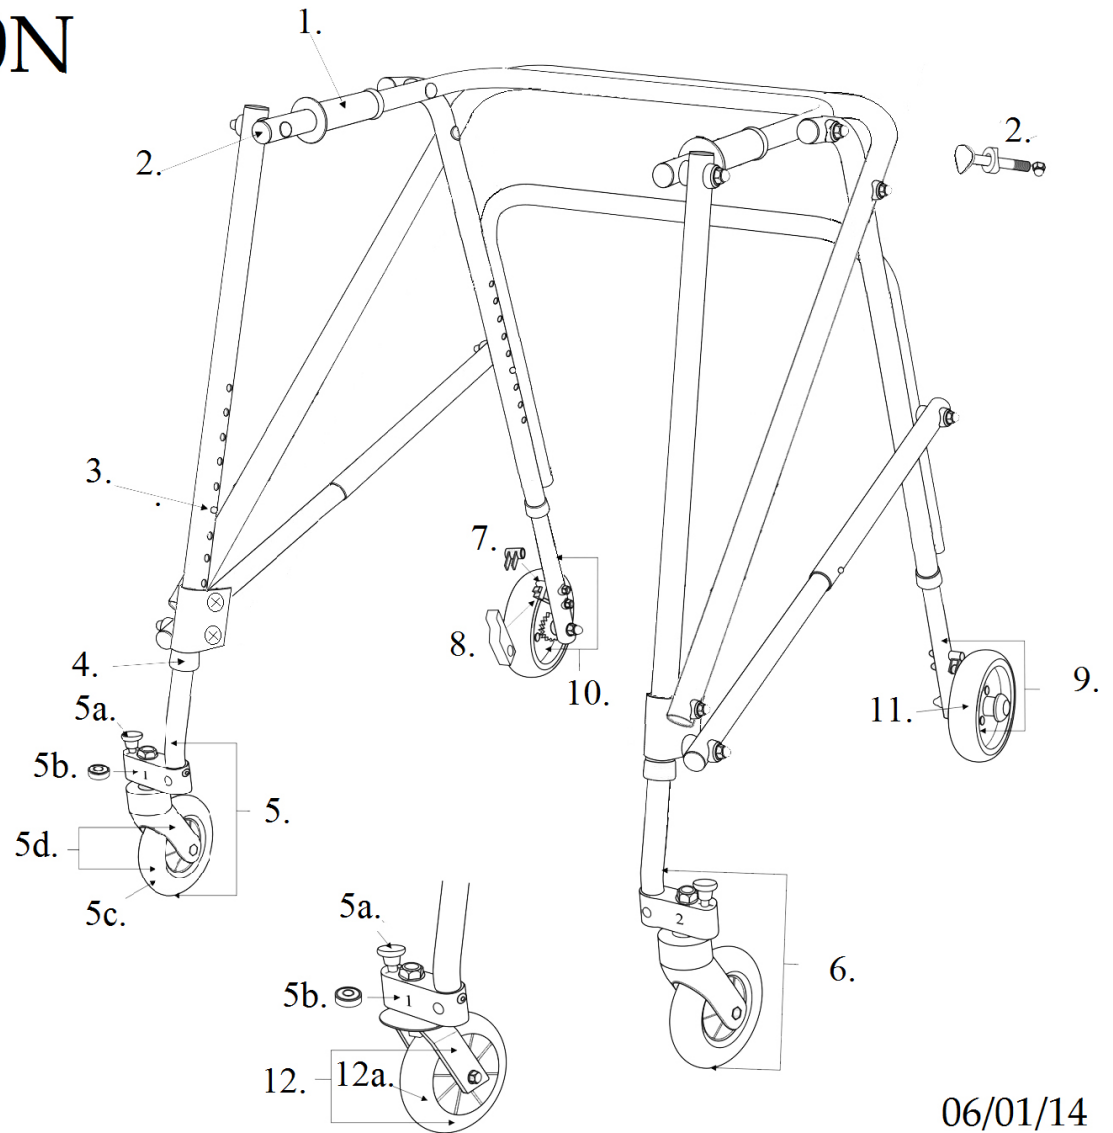

KA 5200N

1. Comfort Grip Black (pr)- KA COMGR-BK
2. Hardware Kit- KA HRDWR
3. Adjustment Button- KA PIN
4. Anti-Rattler- KA 0014N
5. Front Leg Assembly 5" Wheel Right- KA 5013N
  - a. Swivel Caster Locking Pin- KA 1500N
  - b. Stem Bearing (ea)- KA 0014
  - c. 5" Front Wheel- KA WHFN
  - d. Black Fork & 5" Wheel Left- KA WHF-PCL
  5. Black Fork & 5" Wheel Right- KA WHF-PCR
6. Front Leg Assembly 5" Wheel Left- KA 5014N
7. Override Bracket- KA 0010
8. Anti-Reverse Dowel- KA 0012
9. Rear Leg Assembly 5" Wheel Left- KA 5017L
10. Rear Leg Assembly 5" Wheel Right- KA 5017R
11. 5" Rear Wheel- KA WHR5
12. 3" Rear Wheel- KA WHR
12. Metal Fork & 5" Wheel Left- KA WHF-CNL
14. Metal Fork & 5" Wheel Right- KA WHF-CNR
    - a. 5" Front Wheel- KA WHF

06/01/14