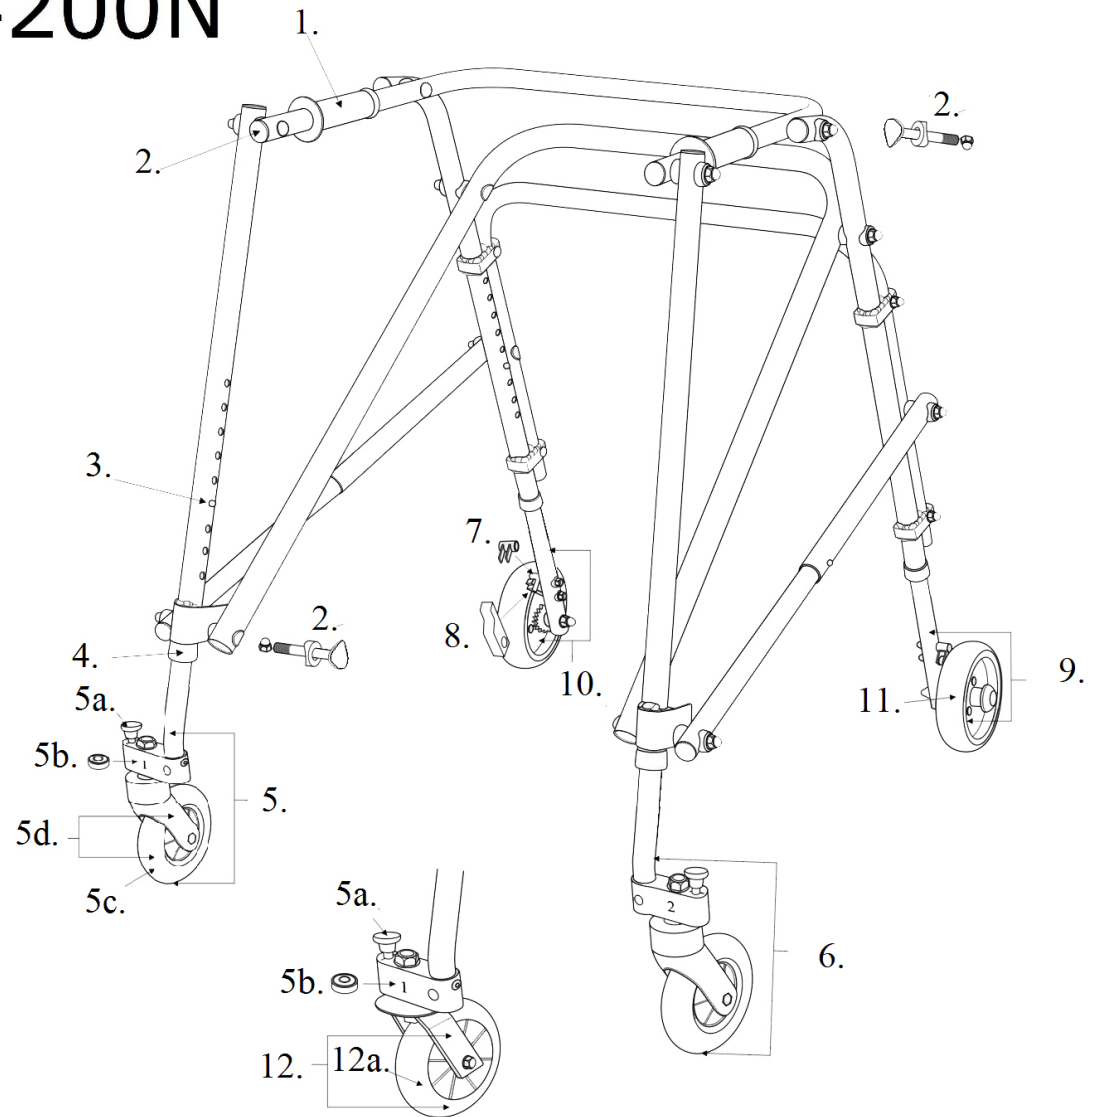

KA 4200N

1. Comfort Grip Black (pr)- KA COMGR-BK
2. Hardware Kit- KA HRDWR
3. Adjustment Button- KA PIN
4. Anti-Rattler- KA 0014N
5. Front Leg Assembly 5" Wheel Right- KA 4013N
  - a. Swivel Caster Locking Pin- KA 1500N
  - b. Stem Bearing (ea)- KA 0014
  - c. 5" Front Wheel- KA WHFN
  - d. Black Fork & 5" Wheel Left- KA WHF-PCL
    Black Fork & 5" Wheel Right- KA WHF-PCR
6. Front Leg Assembly 5" Wheel Left- KA 4014N
7. Override Bracket- KA 0010
8. Anti-Reverse Dowel- KA 0012
9. Rear Leg Assembly 5" Wheel Left- KA 4017L
10. Rear Leg Assembly 5" Wheel Right- KA 4017R
11. 5" Rear Wheel- KA WHR5
  3" Rear Wheel- KA WHR
12. Metal Fork & 5" Wheel Left- KA WHF-CNL
  Metal Fork & 5" Wheel Right- KA WHF-CNR
  - a. 5" Front Wheel- KA WHF